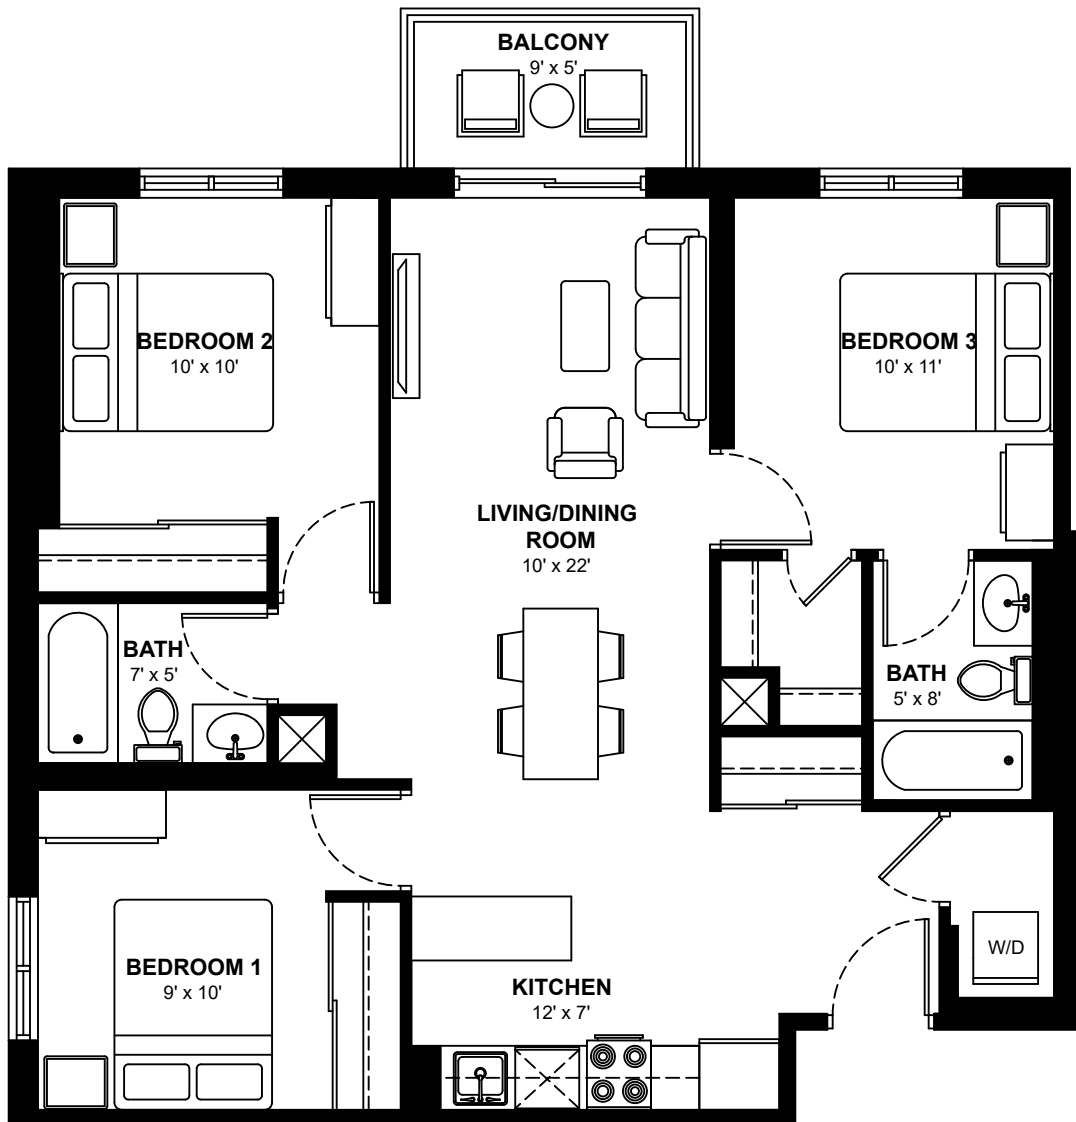

# MARLBOROUGH COURT

1235 Marlborough Court, Oakville

## Three Bedroom Apartments

Ranging from 964 to 1,088 sq. ft.

This floor plan represents a 971 sq. ft. apartment

These floor plans are representative only. All dimensions are approximate.